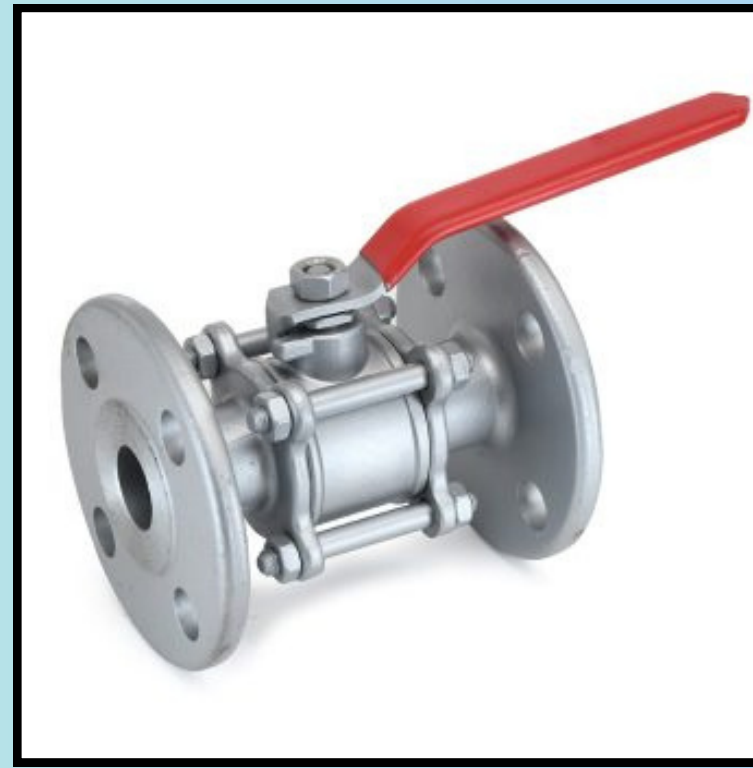

**INDIA
VALVES &
FITTINGS**

STAINLESS STEEL VALVES

WWW.INDIAVALVESFITTINGS.COM

**STAINLESS STEEL 3 PC.
BODY BALL VALVE 1000
WOG NPT / BSPT / BSP**

**STAINLESS STEEL 2 PC.
BODY BALL VALVE 1000
WOG NPT / BSPT / BSP**

**STAINLESS STEEL 2 PC.
BODY BALL VALVE 2000
WOG NPT / BSPT / BSP**

**STAINLESS STEEL 1 PC.
BODY BALL VALVE 1000
WOG NPT / BSPT / BSP**

**STAINLESS STEEL 3 PC.
BODY BALL VALVE
CLASS 150 FLANGED END**

**STAINLESS STEEL
GLOBE VALVE UNION
BONNET TYPE PN-25**

**STAINLESS STEEL
GLOBE VALVE SCREWED
IN BONNET TYPE PN-20**

**STAINLESS STEEL HORIZONTAL
LIFT CHECK VALVE
UNION BONNET TYPE PN-25**

**STAINLESS STEEL HORIZONTAL
LIFT CHECK VALVE SCREWED
IN BONNET TYPE PN-25**

**STAINLESS STEEL HORIZONTAL
LIFT CHECK VALVE SCREWED
IN BONNET TYPE PN-16**

**STAINLESS STEEL
VERTICAL CHECK
VALVE PN-16**

**STAINLESS STEEL
MULTI UTILITY CHECK
VALVE PN-16**

**STAINLESS STEEL
WAFER TYPE
CHECK VALVE
CLASS 150**