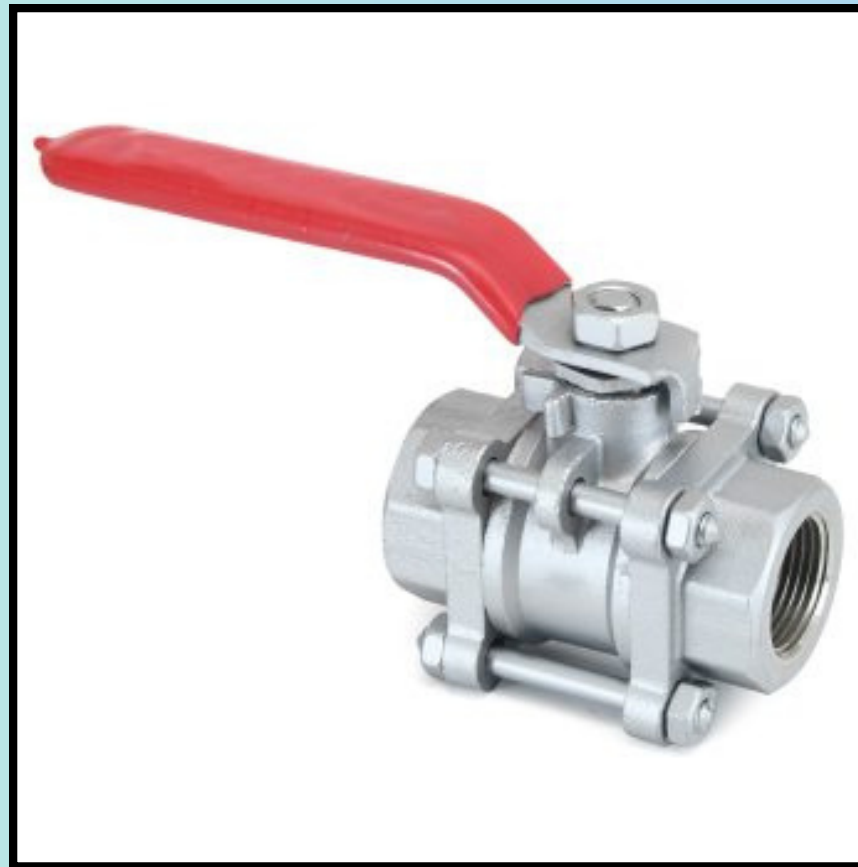

**INDIA
VALVES &
FITTINGS**

STAINLESS STEEL VALVES

WWW.INDIAVALVESFITTINGS.COM

**STAINLESS STEEL 3 PC.
BODY BALL VALVE 1000
WOG NPT / BSPT / BSP**

**STAINLESS STEEL 2 PC.
BODY BALL VALVE 1000
WOG NPT / BSPT / BSP**

**STAINLESS STEEL 2 PC.
BODY BALL VALVE 2000
WOG NPT / BSPT / BSP**

**STAINLESS STEEL 1 PC.
BODY BALL VALVE 1000
WOG NPT / BSPT / BSP**

**STAINLESS STEEL 3 PC.
BODY BALL VALVE
CLASS 150 FLANGED END**

**STAINLESS STEEL
GLOBE VALVE UNION
BONNET TYPE PN-25**

**STAINLESS STEEL
GLOBE VALVE SCREWED
IN BONNET TYPE PN-20**

**STAINLESS STEEL HORIZONTAL
LIFT CHECK VALVE
UNION BONNET TYPE PN-25**

**STAINLESS STEEL HORIZONTAL
LIFT CHECK VALVE SCREWED
IN BONNET TYPE PN-25**