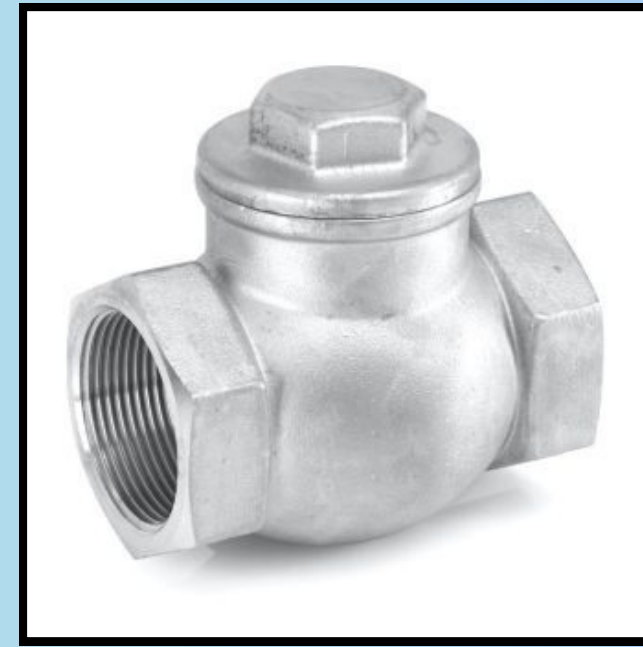

**INDIA
VALVES &
FITTINGS**

STAINLESS STEEL VALVES

WWW.INDIAVALVESFITTINGS.COM

**STAINLESS STEEL 3 PC.
BODY BALL VALVE 1000
WOG NPT / BSPT / BSP**

**STAINLESS STEEL 2 PC.
BODY BALL VALVE 1000
WOG NPT / BSPT / BSP**

**STAINLESS STEEL 2 PC.
BODY BALL VALVE 2000
WOG NPT / BSPT / BSP**

**STAINLESS STEEL 1 PC.
BODY BALL VALVE 1000
WOG NPT / BSPT / BSP**

**STAINLESS STEEL 3 PC.
BODY BALL VALVE
CLASS 150 FLANGED END**

**STAINLESS STEEL
GLOBE VALVE UNION
BONNET TYPE PN-25**

**STAINLESS STEEL
GLOBE VALVE SCREWED
IN BONNET TYPE PN-20**

**STAINLESS STEEL HORIZONTAL
LIFT CHECK VALVE
UNION BONNET TYPE PN-25**

**STAINLESS STEEL HORIZONTAL
LIFT CHECK VALVE SCREWED
IN BONNET TYPE PN-25**